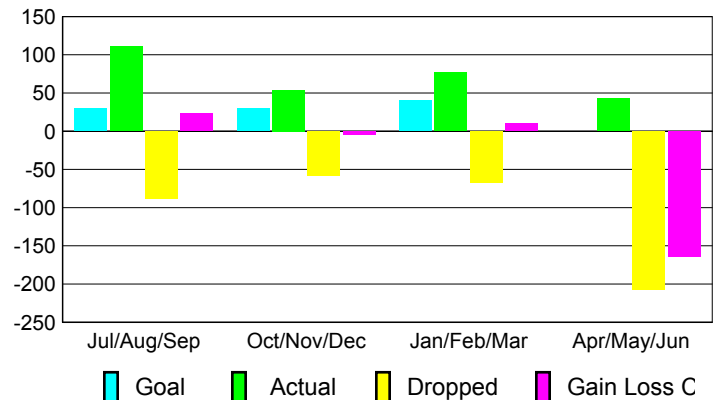

Membership Results 2009-2010

Goal, New, Dropped, Gain/Loss

Comparison of Membership Gain/Loss

Current Year Compared to the Previous Year