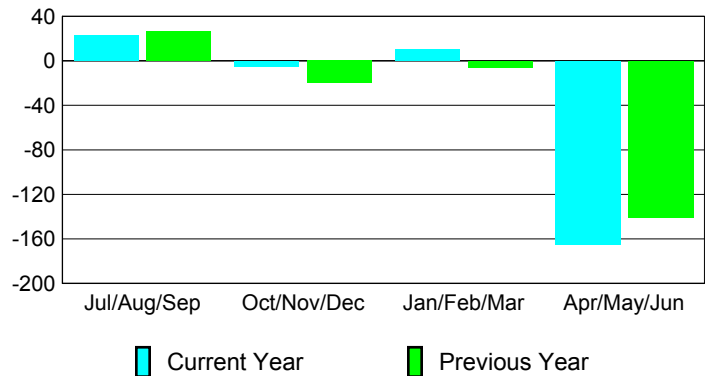

Membership Results
2009-2010

Membership
2008-2009

Month	Net Memb Goal	Actual New Memb	Actual Dropped Memb	Gain/Loss of Memb	Gain/Loss of Memb
Jul/Aug/Sep	30	111	-88	23	27
Oct/Nov/Dec	30	54	-59	-5	-20
Jan/Feb/Mar	40	77	-67	10	-6
Apr/May/June	0	43	-208	-165	-141
Totals	100	285	-422	-137	-140

Membership Results 2009-2010

Goal, New, Dropped, Gain/Loss

Comparison of Membership Gain/Loss

Current Year Compared to the Previous Year

Gender Comparison 2009-2010

Jul/Aug/Sep

Oct/Nov/Dec

Jan/Feb/Mar